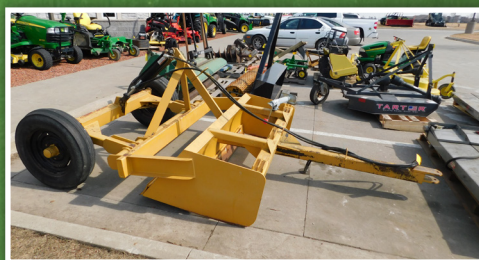

PRE-SEASON INVENTORY REDUCTION

AUCTION

TIMED ONLINE

Equipment located at 645 Penn Court, North Liberty, Iowa
Online Bidding Opens: Thursday, April 7, 2022
CLOSES: THURSDAY, APRIL 14, 2022 AT 1PM

Auctioneer's Note: The team at City Tractor Co. has a large inventory of used lawn and garden equipment leading into the 2022 season. This is a great opportunity to purchase quality, low hour riding mowers, tractors, UTVs and other equipment from a well-known and respected John Deere dealership. We invite you to the store to conduct your own on-site inspections. The knowledgeable staff will be able to help you with any questions you may have about the equipment, features and service history.

UTILITY TRACTORS

Kubota B6200 HST, 666 hrs., MFWD, diesel, ROPS, 3 pt., 540 PTO, 48" deck, hydrostatic drive, front mount weight bracket, 29x12x15 rear turf tires
1983 Case 1494, shows 1,194 hrs., MFWD, diesel, open station, 1 hyd., 3 pt., no top link, 540 PTO, sells w/Case 74L loader, 6' bucket, diff. lock, S/N 11192198